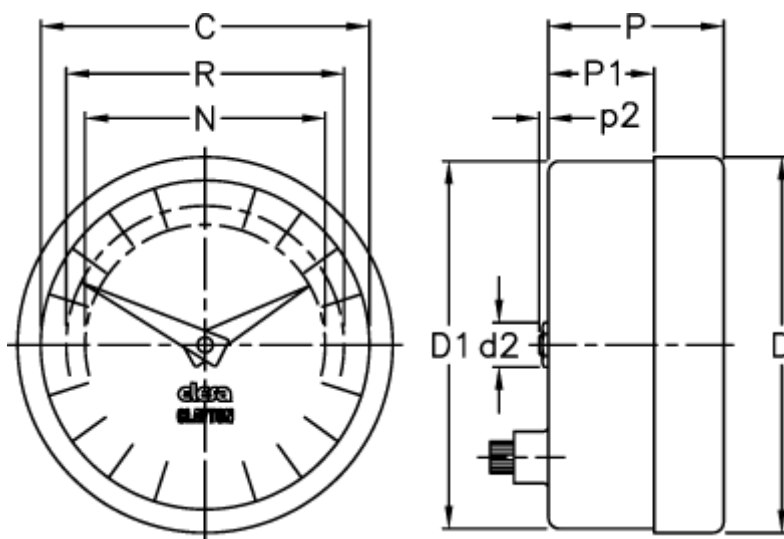

Article number: 2307024302

Description: E+G Positive drive indicator
PA02-0006-S

Measures

C = 60

R = 51

D = 68.4

D1 = 67.0

d2 = 8

N = 44

P = 32

P1 = 19.3

p2 = 1.0